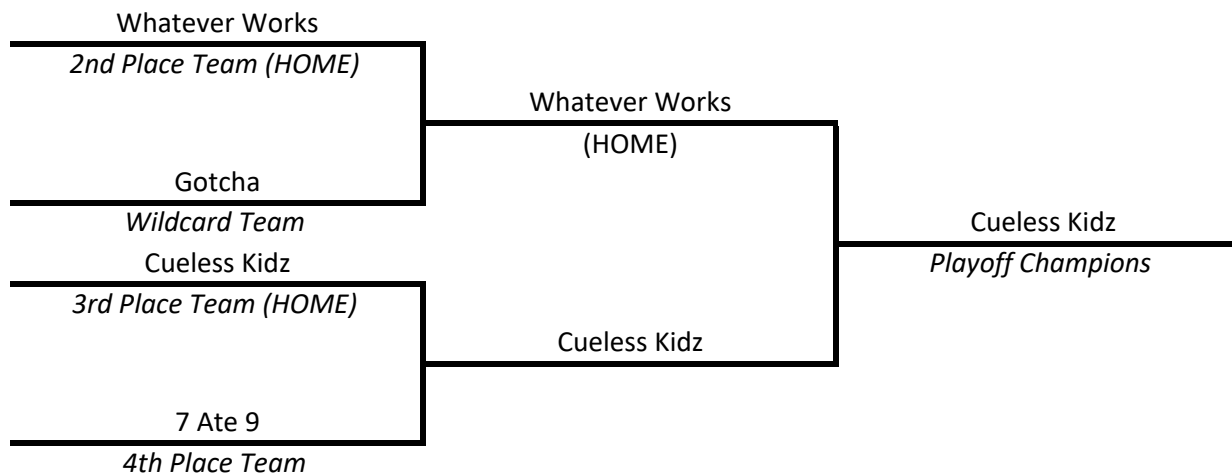

★ PLAYOFFS ★

SILVER TIER

Divisions Of 9 To 13 Teams

**Division Champions (First Place At The End Of The Session) AND
Playoff Champions Advance To The \$75,000 World Qualifier Tournament**

Division Champions: Chalk And Awe